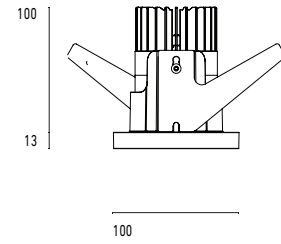

101 10 000103.021

Model

Name	Mono 100 Type 1 Recessed Downlighter
Finish	Structured Black
Area	Indoor

System

Power (Luminaire)	12W
Power (System)	14W
Voltage	240V-AC
Optics	Rotationally Symmetrical Direct 15°
Colour Temperature	3000°K
Luminous Flux	953lm
TM30	Rf95 Rg103
CRI	Ra98
Lumen Maintenance	L90 B10 50000hrs
Chromaticity	<3 McAdam Step Ellipse
Articulation	Fixed
Cut-Out	
Ingress Protection	IP44
Control Device	Remote Fixed Output (Included)
Class	III